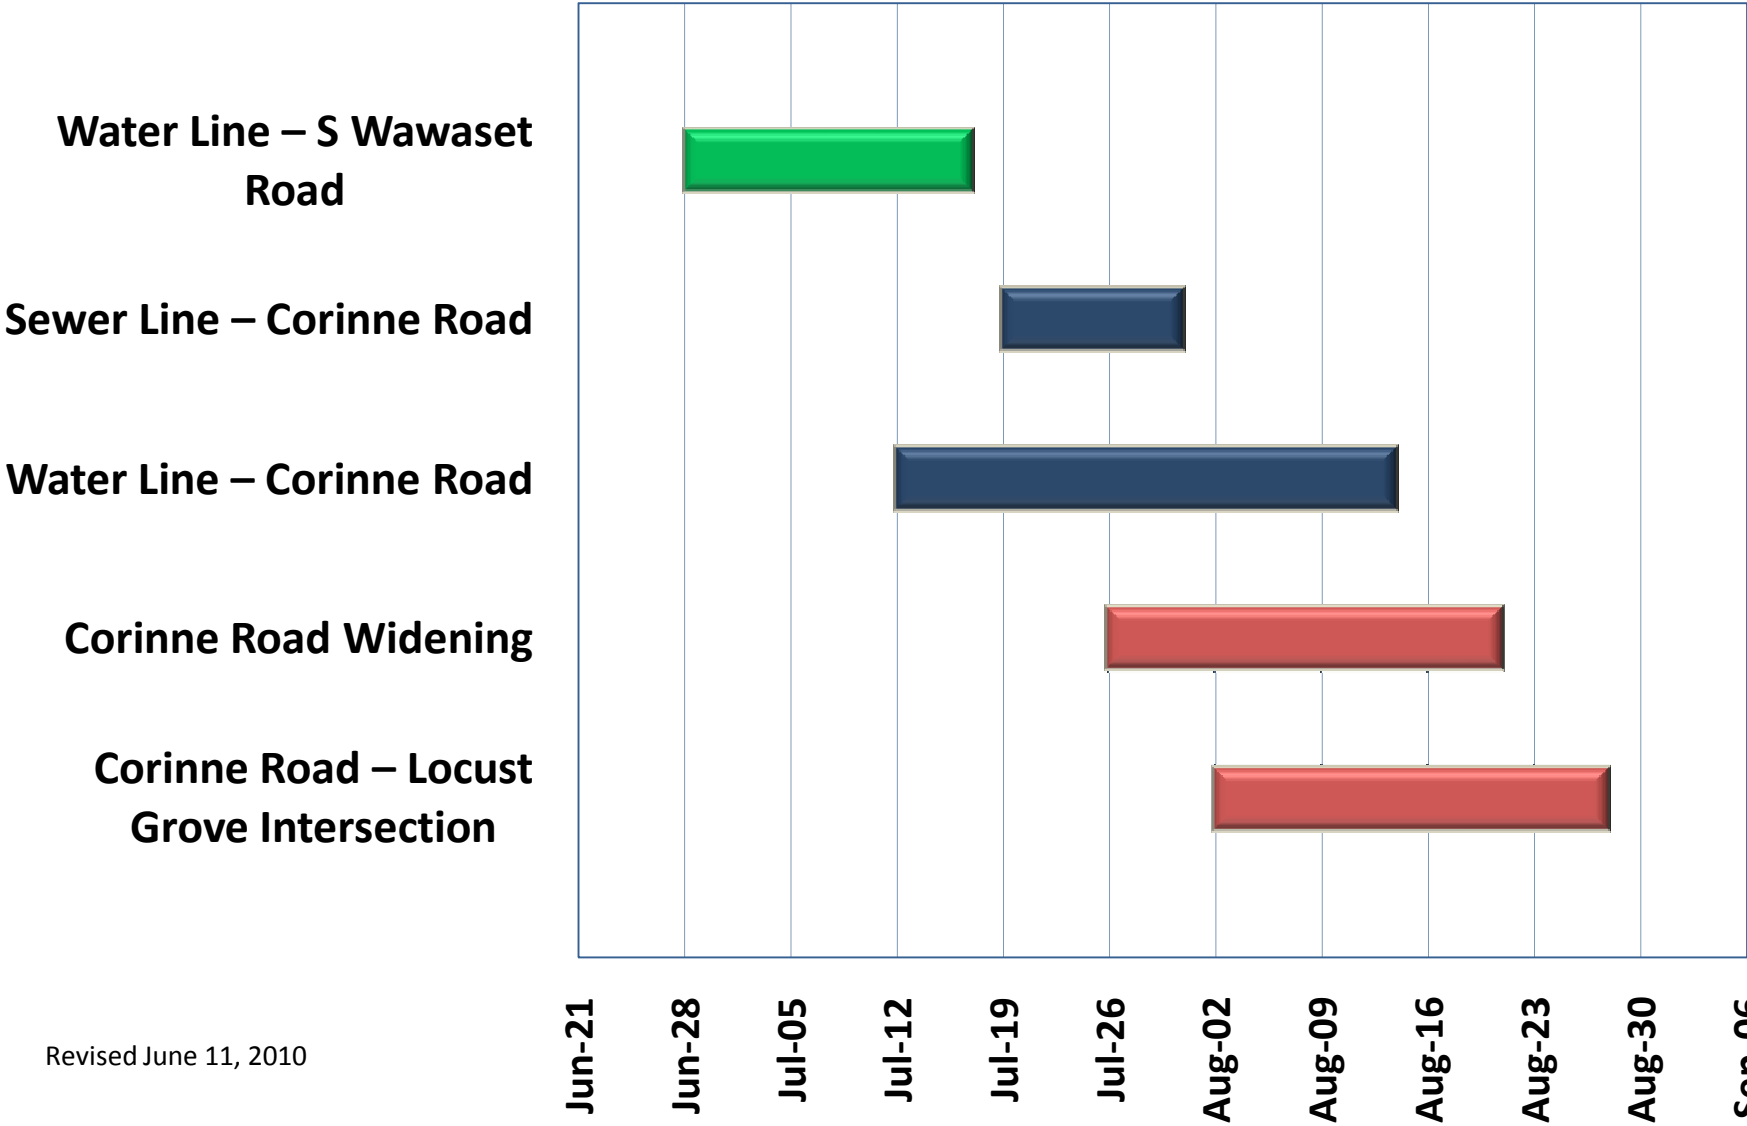

# Timeline – Corinne Road Closure

Revised June 11, 2010